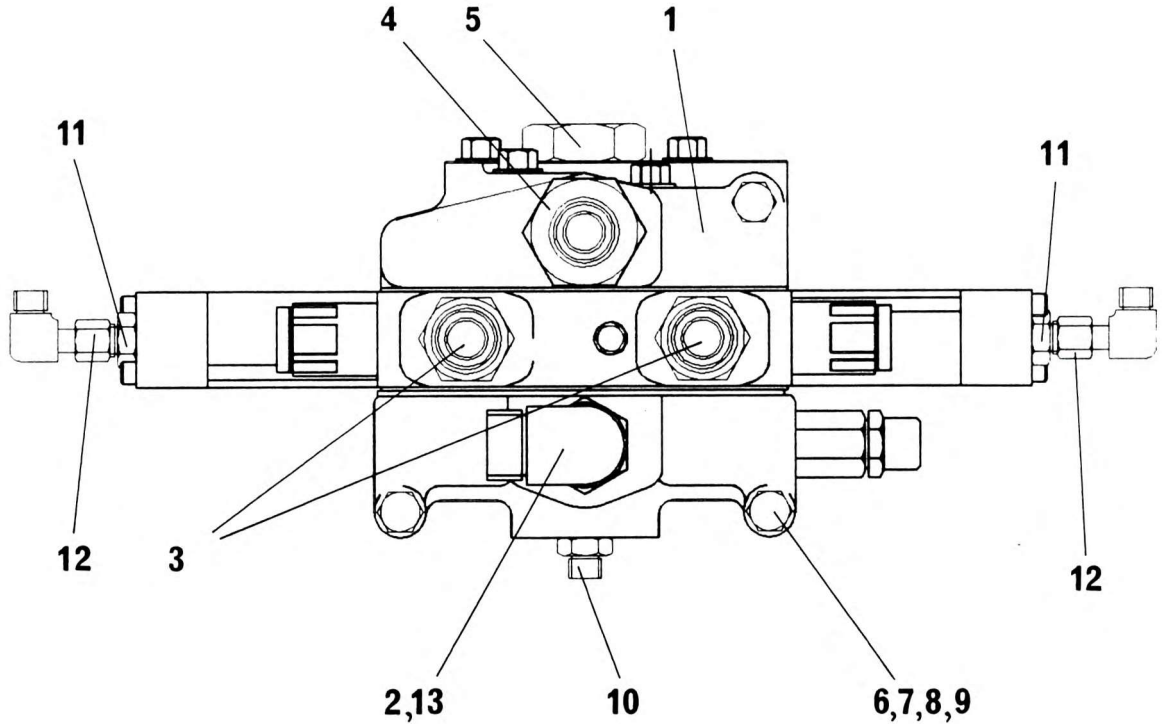

CONTROL VALVE ASSY SLEW

NO.	PART NO.	QTY.	DESCRIPTION	NO.	PART NO.	QTY.	DESCRIPTION
1 +	7-926-990472	1	Valve Slew Control				
2	7-447-121601	1	Straight Adaptor				
3	7-447-121201	2	Straight Adaptor Male ORS to Male STR				
4	7-447-121601	1	Straight Adaptor				
5	7-709-000026	1	Plug				
6	7091301	3	Bolt M10 x 110 Long				
7	7069301	3	Nut M10				
8	7067212	3	Washer Spring M10				
9	7066538	3	Washer M10				
10	7-447-040401	1	Straight Adaptor				
11	7-447-040601	2	Straight Adaptor				
12	7-447-040433	2	Elbow 90° ORFS 9/16"				
13	7-447-121233	1	90° Elbow				